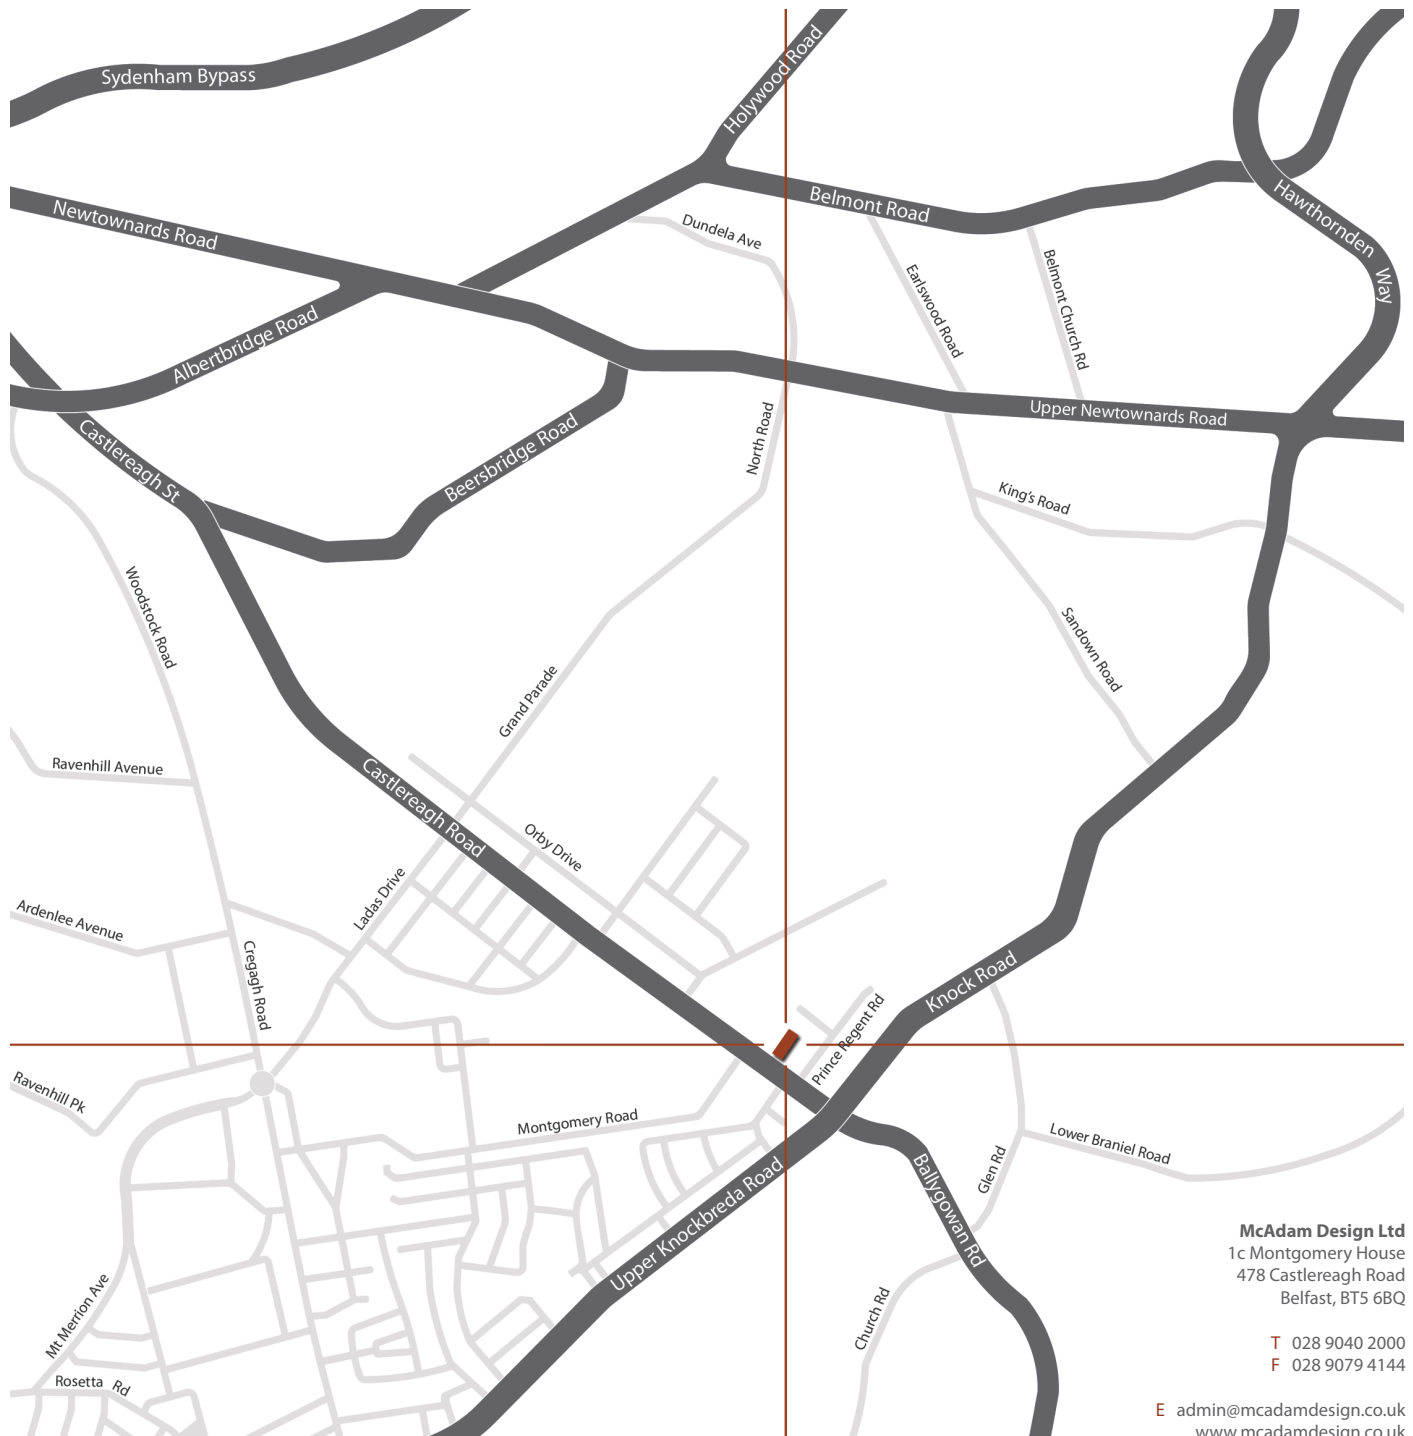

Where we are / Parking

McAdam Design own spaces 1-12 as shown on the plan. On arrival please park within one of these spaces or double park behind these spaces if they are all occupied.

In the unlikely event that all of the above spaces are occupied and double parked, on-street parking is available on the Montgomery Road and Castlereagh Road, subject to rush hour clearways.