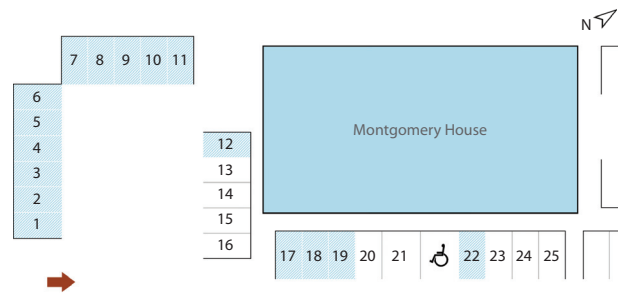

Where we are / Parking

McAdam Design own spaces 1-12 as shown on the plan. On arrival please park within one of these spaces or double park behind these spaces if they are all occupied.

In the unlikely event that all of the above spaces are occupied and double parked, on-street parking is available on the Montgomery Road and Castlereagh Road, subject to rush hour clearways.